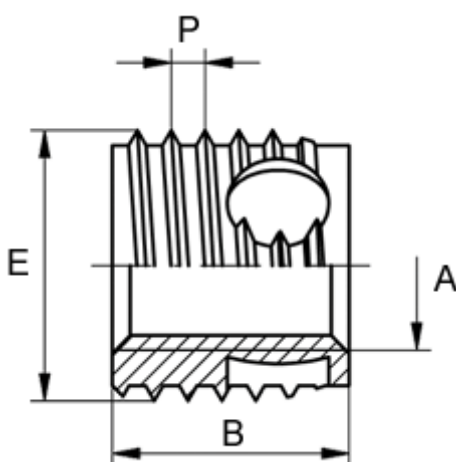

Article number: 12338000100800  
Description: KLEE-coil 338 000 100.800  
M10 Brass

## Measures

---

Female thread A	= M10
Length B	= 18
Male thread E	= 14.0
Min hole depth blind hole	= 22
Thread pitch P	= 1.50
Type	= 338 000 100 ...